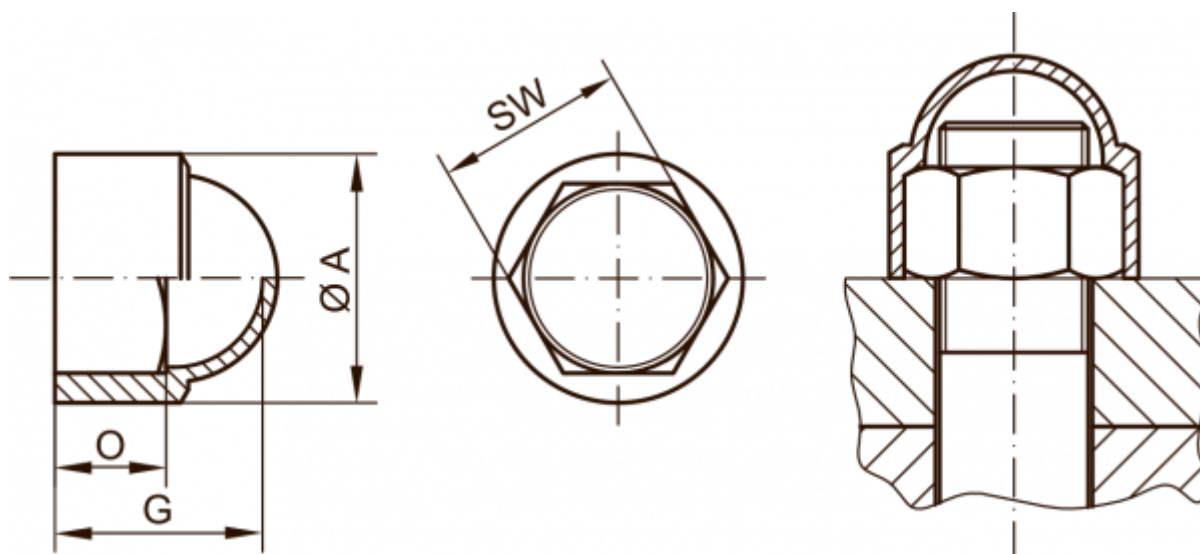

Article number: 59GPN10001916

Description: KLEE Cap for nut GPN 1000 / 1916 - NV 7

Measures

A	= 9
For	= M4
G	= 7.5
O	= 3.5
SW (Spanner width)	= 7